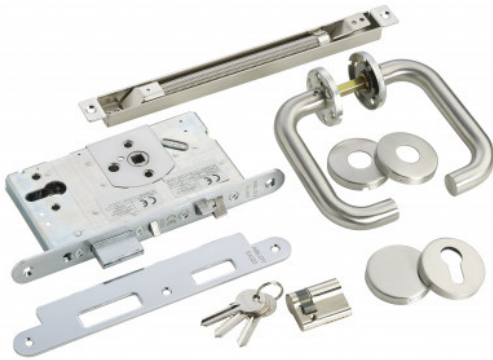

ABLOY-EL561DK-SSP

EL561-65MM PACKAGE SSP KIT

The EL561 SSP door kit comprises ABLOY EL561 lockcase (65mm backset) internal lever handle set a cylinder and concealed door loop. Enables controlled access from both sides of the door.

FEATURES

- EL561-65mm package SSP kit

TECHNICAL INFORMATION

- The EL561 SSP door kit comprises ABLOY EL561 lockcase (65mm backset) internal lever handle set a cylinder and concealed door loop.
- Enables controlled access from both sides of the door.

RELATED PRODUCTS