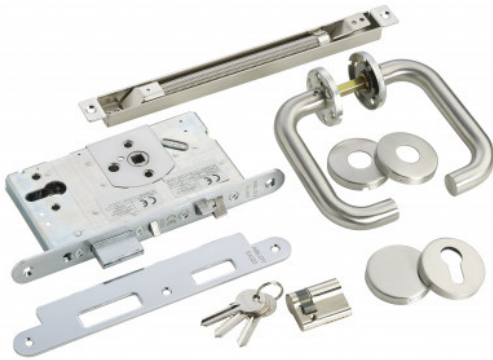

## ABLOY-EL561DK-SSP

### EL561-65MM PACKAGE SSP KIT

The EL561 SSP door kit comprises ABLOY EL561 lockcase (65mm backset) internal lever handle set a cylinder and concealed door loop. Enables controlled access from both sides of the door.

#### FEATURES

- EL561-65mm package SSP kit

#### TECHNICAL INFORMATION

- The EL561 SSP door kit comprises ABLOY EL561 lockcase (65mm backset) internal lever handle set a cylinder and concealed door loop.
- Enables controlled access from both sides of the door.