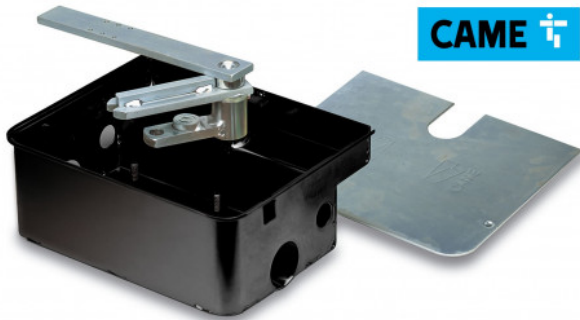

## CAME-FROGBN

## FROG FOUNDATION CASING WITH ANI CORROSION TREATMENT

### FEATURES

- For swing gates
- Compatible with CAME FROG A motor