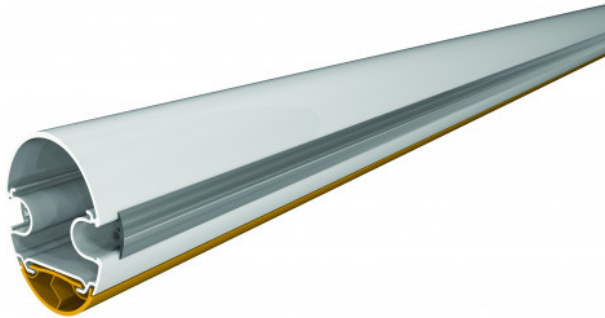

CAME-G03750

**GARD4 SERIES 4M BARRIER ARM
WITH SHOCK RESISTANT PROFILE**

FEATURES

- Complete barrier kits for road widths of up to 3.75 metres
- Semi-oval boom made of white, painted aluminum
- With groove strip and shock-resistant fender

Includes:

- 1x G4040Z 24v barrier unit with built-in control panel – ZL38
- 1x G03002 Aluminium bar, 4m long
- 1x G02040 55mm balancing spring (RED)
- 1x G03753 Securing flange1