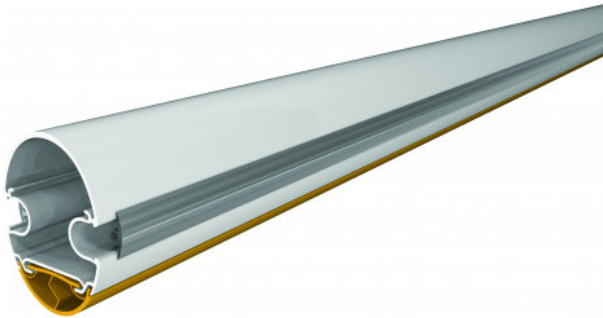

**CAME-G03750**

**GARD4 SERIES 4M BARRIER ARM  
WITH SHOCK RESISTANT PROFILE**

**FEATURES**

- Complete barrier kits for road widths of up to 3.75 metres
- Semi-oval boom made of white, painted aluminum
- With groove strip and shock-resistant fender

**Includes:**

- 1x G4040Z 24v barrier unit with built-in control panel – ZL38
- 1x G03002 Aluminium bar, 4m long
- 1x G02040 55mm balancing spring (RED)
- 1x G03753 Securing flange1