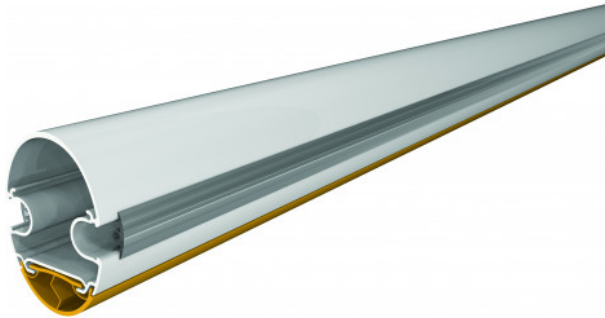

## CAME-G03750

## GARD4 SERIES 4M BARRIER ARM WITH SHOCK RESISTANT PROFILE

### FEATURES

- Complete barrier kits for road widths of up to 3.75 metres
- Semi-oval boom made of white, painted aluminum
- With groove strip and shock-resistant fender

### Includes:

- 1x G4040Z 24v barrier unit with built-in control panel – ZL38
- 1x G03002 Aluminium bar, 4m long
- 1x G02040 55mm balancing spring (RED)
- 1x G03753 Securing flange1