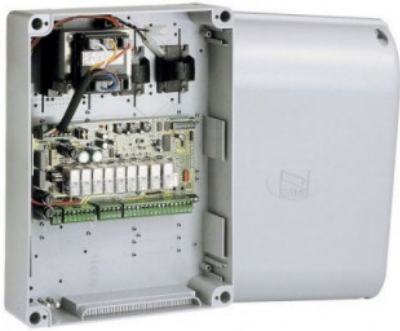

## CAME-ZA3P

## MULTIFUNCTION CONTROL PANEL WITH BUILT IN RADIO DECODER

### FEATURES

- Came ZA3P Control panel 230v
- Multifunction control panel for two-leaf swing gates
- For 230V AC gear motors