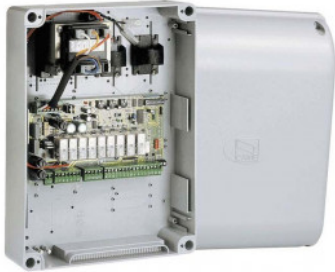

CAME-ZL160N

1 LEAF FLEX CONTROL PANEL

FEATURES

- Designed to command a single operator for swing gates of the FLEX 24V (DC) series
- Flex Control Panel 1 leaf
- Dimensions: 274mm (height) x 204mm (width) x 133mm (depth)