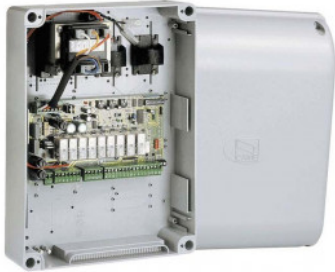

## CAME-ZL160N

### 1 LEAF FLEX CONTROL PANEL

#### FEATURES

- Designed to command a single operator for swing gates of the FLEX 24V (DC) series
- Flex Control Panel 1 leaf
- Dimensions: 274mm (height) x 204mm (width) x 133mm (depth)