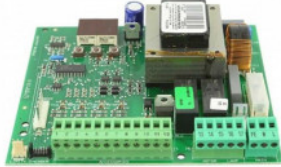

FAAC-202269

740D CONTROL BOARD

Control board for the 740-741 gearmotor is an electro-mechanical operator designed

FEATURES

- Sliding gate control board for 230V operators