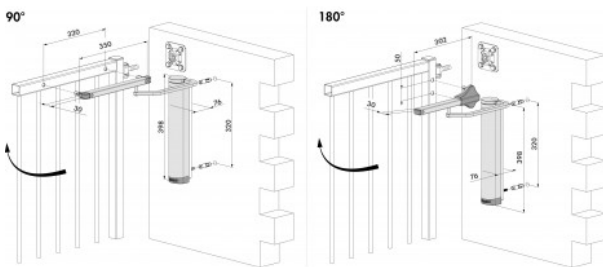

### HYDRAULIC GATE CLOSER FOR WALL MOUNTING IN SILVER

POWERFUL AND ALL-ROUND HYDRAULIC GATE CLOSER FOR WALL MOUNTING - VERTICLOSE-2-WALL

#### FEATURES

Item No. P00009356 - VERTICLOSE-2-WALL

The Verticlose-2 Wall gate closer has been specifically designed for wall mounting where the gate closer itself is positioned 90 degree in relation to the gate. The specially designed arm turns around the wall or post, ensuring a large opening angle. The aesthetic anodized aluminium gate closer with high-tech internal components ensures an exceptionally long life span

#### TECHNICAL INFORMATION

- Self-closing gate closer with adjustable speed and final snap
- Specially designed arm for wall mounting while guaranteeing a big opening angle
- Scratch resistant and corrosion free anodized aluminium housing
- Aesthetic & compact design
- Integrated pretension for extra smooth installation
- Closing force over the full 180° opening angle
- Firmly fixed thanks to patented Quick-Fix system
- Easy to open: Max. 25 Nm