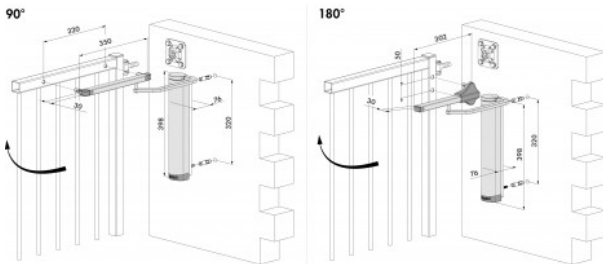

### HYDRAULIC GATE CLOSER FOR WALL MOUNTING IN SILVER

POWERFUL AND ALL-ROUND HYDRAULIC GATE CLOSER FOR WALL MOUNTING - VERTICLOSE-2-WALL

#### FEATURES

Item No. P00009356 - VERTICLOSE-2-WALL

The Verticlose-2 Wall gate closer has been specifically designed for wall mounting where the gate closer itself is positioned 90 degree in relation to the gate. The specially designed arm turns around the wall or post, ensuring a large opening angle. The aesthetic anodized aluminium gate closer with high-tech internal components ensures an exceptionally long life span

#### TECHNICAL INFORMATION

- Self-closing gate closer with adjustable speed and final snap
- Specially designed arm for wall mounting while guaranteeing a big opening angle
- Scratch resistant and corrosion free anodized aluminium housing
- Aesthetic & compact design
- Integrated pretension for extra smooth installation
- Closing force over the full 180° opening angle
- Firmly fixed thanks to patented Quick-Fix system
- Easy to open: Max. 25 Nm