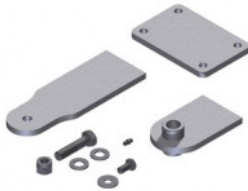

RT-K238

BRACKET KIT

Kit 3 hinge plates long series, to weld, for series SMARTY7 - SMARTY7/R.

FEATURES

- 3 piece bracket set for Smarty7