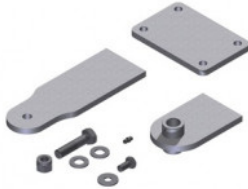

RT-K238

BRACKET KIT

Kit 3 hinge plates long series, to weld, for series SMARTY7 - SMARTY7/R.

FEATURES

- 3 piece bracket set for Smarty7