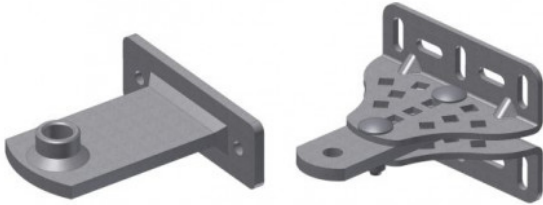

RT-KT206/R

### **3 HINGE ADJUSTABLE PLATES SHORT SERIES KIT**

Adjustable screw-on short rear bracket kit and screw-on short welded front bracket.

#### **FEATURES**

- Kit of screw-adjustable short rear bracket and screw-welded short front bracket
- Weight: 1.7kg