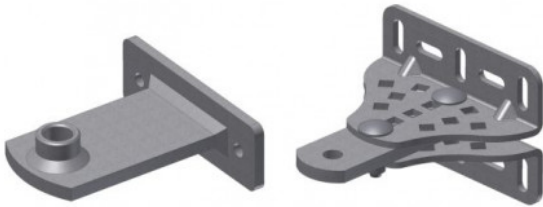

RT-KT206/R

### **3 HINGE ADJUSTABLE PLATES SHORT SERIES KIT**

Adjustable screw-on short rear bracket kit and screw-on short welded front bracket.

#### **FEATURES**

- Kit of screw-adjustable short rear bracket and screw-welded short front bracket
- Weight: 1.7kg