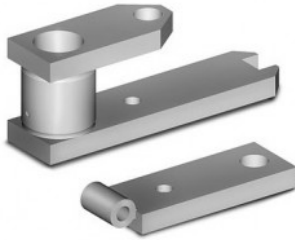

RT-LT300

CONVERSION KIT 125° FOR R21 SERIES

Lever group for opening up to 125°.

FEATURES

- Levers for opening up to 125°
- Weight: 2.8kg