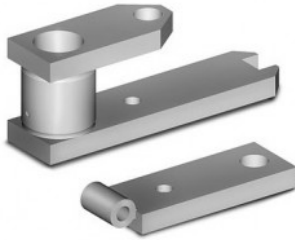

RT-LT300

## CONVERSION KIT 125° FOR R21 SERIES

Lever group for opening up to 125°.

### FEATURES

- Levers for opening up to 125°
- Weight: 2.8kg