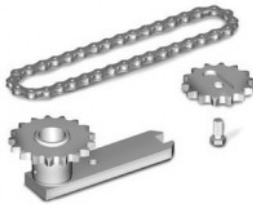

RT-LT301

360° CHAIN CONVERSION KIT FOR R21/BR21

Lever group for opening up to 360°.

FEATURES

- Levers for opening up to 360°
- Weight: 3.3kg