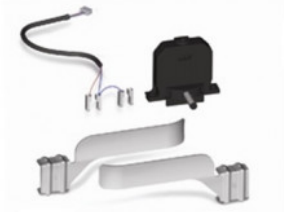

RT-MC773

MAGNETIC LIMIT SWITCH AND LIMITS

Mechanical limit switch and limits for control unit H70 / 103AC, H70 / 104AC, B70 / 1DC, B70 / 1DCHP.

FEATURES

- Kit mechanical limit switch for control unit H70/103AC, H70/104AC, B70/1DC, B70/1DCHP