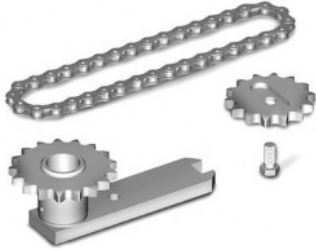

RT-LT301/R

360° CHAIN LEVER FOR R21/BR21

Lever group for opening up to 360°, with reinforced chain.