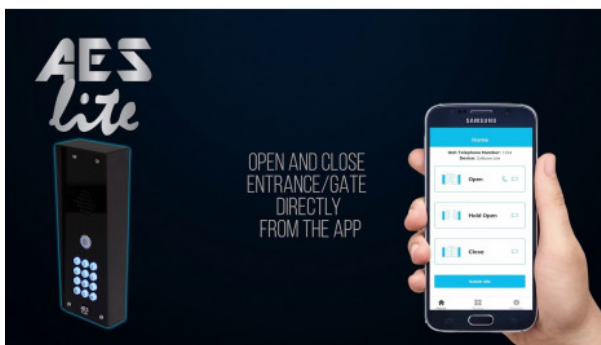

### 4G (EU) IMPERIAL STYLE GSM INTERCOM WITH KEYPAD

4G (EU) Imperial Style GSM Intercom with keypad

#### FEATURES

- Calls your home phone and mobiles.
- GSM intercom for unlimited range access control.
- Free AES Lite app for installer programming.
- Homeowner can use app to operate relay/gate.
- 3 dial out numbers.
- 25 permanent CID numbers.
- 25 permanent keypad codes.
- 1 relay.
- Abort call function.
- Disabling latching via DTMF.
- Dialling to a switchboard.