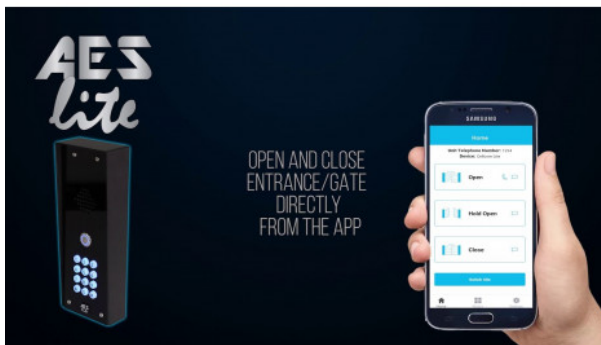

### 4G (EU) IMPERIAL STYLE GSM INTERCOM WITH KEYPAD

4G (EU) Imperial Style GSM Intercom with keypad

#### FEATURES

- Calls your home phone and mobiles.
- GSM intercom for unlimited range access control.
- Free AES Lite app for installer programming.
- Homeowner can use app to operate relay/gate.
- 3 dial out numbers.
- 25 permanent CID numbers.
- 25 permanent keypad codes.
- 1 relay.
- Abort call function.
- Disabling latching via DTMF.
- Dialling to a switchboard.