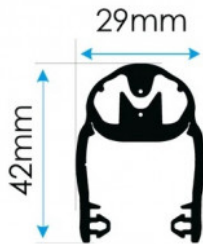

BIR-EX0040005M-1500

/// BBC
BIRCHER Smart Access

E-LINE 42MM SAFETY EDGE KIT 1.5M, 1 X RESISTOR, 2 X 5M CABLE

ExpertLine 42mm Safety Edge Kit 1.5m, 1 x Resistor, 2 x 5m Cables

FEATURES

- High sensitivity and quick response time
- Fast assembly and easy installation
- Attractive appearance for seamless integration into gate/door design
- Suitable for sliding gates, vertical and servicing doors, and bi-folding gates.
- Contact profile B 29 mm x H 42 mm
- 25 m in box measuring 1.16 x 1.16 x 0.2 m