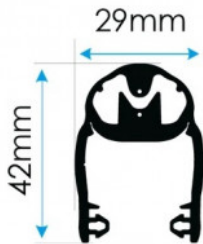

BIR-EX0040005M-1500

/// BBC
BIRCHER Smart Access

E-LINE 42MM SAFETY EDGE KIT 1.5M, 1 X RESISTOR, 2 X 5M CABLE

ExpertLine 42mm Safety Edge Kit 1.5m, 1 x Resistor, 2 x 5m Cables

FEATURES

- High sensitivity and quick response time
- Fast assembly and easy installation
- Attractive appearance for seamless integration into gate/door design
- Suitable for sliding gates, vertical and servicing doors, and bi-folding gates.
- Contact profile B 29 mm x H 42 mm
- 25 m in box measuring 1.16 x 1.16 x 0.2 m