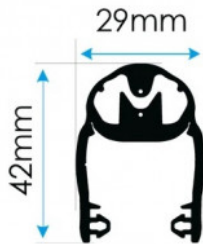

BIR-EX0040005M-2000

/// BBC
BIRCHER Smart Access

E-LINE 42MM SAFETY EDGE KIT 2M, 1 X RESISTOR, 2 X 5M CABLES

ExpertLine 42mm Safety Edge Kit 2m, 1 x Resistor, 2 x 5m Cables

FEATURES

- High sensitivity and quick response time
- Fast assembly and easy installation
- Attractive appearance for seamless integration into gate/door design
- Suitable for sliding gates, vertical and servicing doors, and bi-folding gates.
- Contact profile B 29 mm x H 42 mm
- 25 m in box measuring 1.16 x 1.16 x 0.2 m