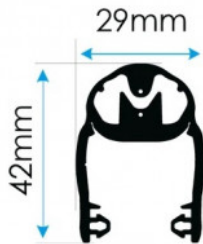

## E-LINE 42MM SAFETY EDGE KIT 2M, 1 X RESISTOR, 2 X 5M CABLES

ExpertLine 42mm Safety Edge Kit 2m, 1 x Resistor, 2 x 5m Cables

### FEATURES

- High sensitivity and quick response time
- Fast assembly and easy installation
- Attractive appearance for seamless integration into gate/door design
- Suitable for sliding gates, vertical and servicing doors, and bi-folding gates.
- Contact profile B 29 mm x H 42 mm
- 25 m in box measuring 1.16 x 1.16 x 0.2 m