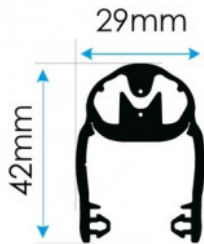

## E-LINE 42MM SAFETY EDGE KIT 2.5M, 1 X RESISTOR, 2 X 5M CABLE

ExpertLine 42mm Safety Edge Kit 2.5m, 1 x Resistor, 2 x 5m Cables

### FEATURES

- High sensitivity and quick response time
- Fast assembly and easy installation
- Attractive appearance for seamless integration into gate/door design
- Suitable for sliding gates, vertical and servicing doors, and bi-folding gates.
- Contact profile B 29 mm x H 42 mm
- 25 m in box measuring 1.16 x 1.16 x 0.2 m