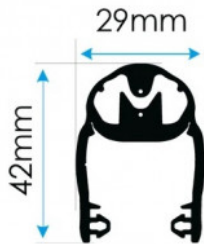

BIR-EX0040005M-2500

/// BBC
BIRCHER Smart Access

E-LINE 42MM SAFETY EDGE KIT 2.5M, 1 X RESISTOR, 2 X 5M CABLE

ExpertLine 42mm Safety Edge Kit 2.5m, 1 x Resistor, 2 x 5m Cables

FEATURES

- High sensitivity and quick response time
- Fast assembly and easy installation
- Attractive appearance for seamless integration into gate/door design
- Suitable for sliding gates, vertical and servicing doors, and bi-folding gates.
- Contact profile B 29 mm x H 42 mm
- 25 m in box measuring 1.16 x 1.16 x 0.2 m