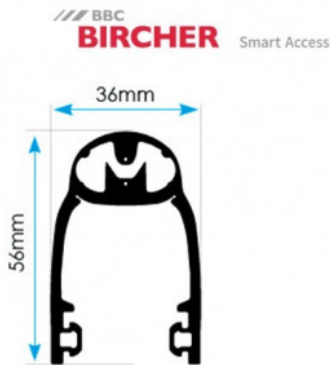

## E-LINE 56MM SAFETY EDGE KIT 2M, 1 X RESISTOR, 2 X 5M CABLES

ExpertLine 56mm Safety Edge Kit 2m, 1 x Resistor, 2 x 5m Cables