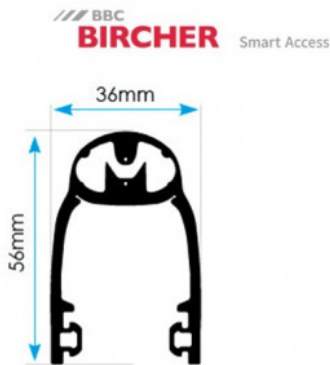

BIR-EX0050005M-2500

E-LINE 56MM SAFETY EDGE KIT 2.5M, 1 X RESISTOR, 2 X 5M CABLE

ExpertLine 56mm Safety Edge Kit 2.5m, 1 x Resistor, 2 x 5m Cables

FEATURES

- High sensitivity and quick response time
- Fast assembly and easy installation
- Attractive appearance for seamless integration into gate/door design
- Suitable for sliding gates, vertical and servicing doors, and bi-folding gates.