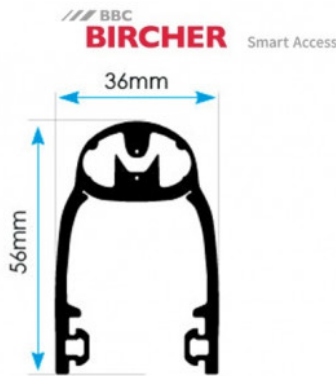

## BIR-XL\_56MM\_5EDGE\_IP

### 10M OF 56MM EXPERT SYSTEM SAFETY EDGE PACK= 5 X SAFETY EDGES

10m of 56mm Expert System Safety Edges Installer Pack = 5 x Safety edges inc connectors

#### FEATURES

- High sensitivity and quick response time
- Fast assembly and easy installation
- Attractive appearance for seamless integration into gate/door design
- Suitable for sliding gates, vertical and servicing doors, and bi-folding gates.
- Contact profile B 36 mm x H 56 mm when used with XL-AP30 aluminium

Kit includes:

- 10m of 56mm ExpertSystem XL profile
- 5 pairs of end caps
- 5 pairs of contact end pieces
- 5 resistors
- 8 2m cables
- 10m of [XL-AP30](#) aluminium mounting rail (cut into 5 x 2m lengths)