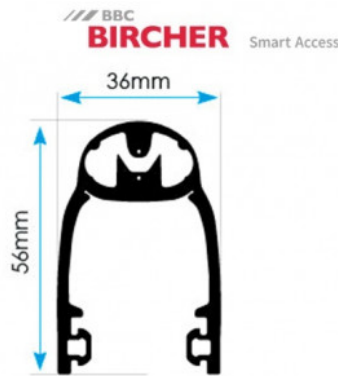

BIR-XL_56MM_7EDGE_IP

15M OF 56MM EXPERT SYSTEM SAFETY EDGE PACK= 7 X SAFETY EDGES

15m of 56mm Expert System Safety Edges Installer Pack = 7 x Safety edges inc connectors

FEATURES

- High sensitivity and quick response time
- Fast assembly and easy installation
- Attractive appearance for seamless integration into gate/door design
- Suitable for sliding gates, vertical and servicing doors, and bi-folding gates.
- Contact profile B 36 mm x H 56 mm when used with XL-AP30 aluminium

Kit includes:

- 15m of 56mm ExpertSystem XL profile
- 7 pairs of end caps
- 7 pairs of contact end pieces
- 7 resistors
- 11 2m cables
- 15m of [XL-AP30](#) aluminium mounting rail (cut into 5 x 2m and 2 x 2.5m lengths)