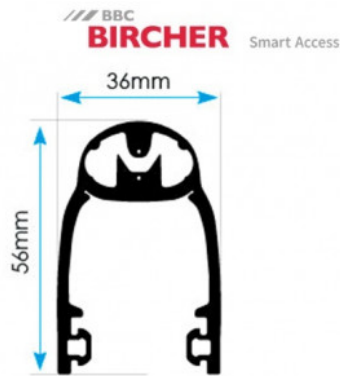

## BIR-XL\_56MM\_7EDGE\_IP

## 15M OF 56MM EXPERT SYSTEM SAFETY EDGE PACK= 7 X SAFETY EDGES

15m of 56mm Expert System Safety Edges Installer Pack = 7 x Safety edges inc connectors

### FEATURES

- High sensitivity and quick response time
- Fast assembly and easy installation
- Attractive appearance for seamless integration into gate/door design
- Suitable for sliding gates, vertical and servicing doors, and bi-folding gates.
- Contact profile B 36 mm x H 56 mm when used with XL-AP30 aluminium

Kit includes:

- 15m of 56mm ExpertSystem XL profile
- 7 pairs of end caps
- 7 pairs of contact end pieces
- 7 resistors
- 11 2m cables
- 15m of [XL-AP30](#) aluminium mounting rail (cut into 5 x 2m and 2 x 2.5m lengths)