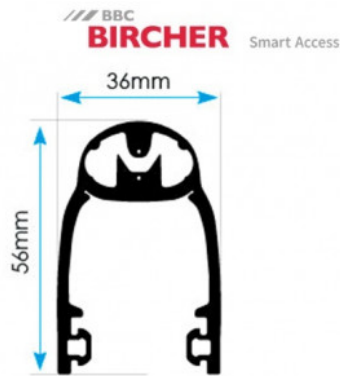

BIR-XL_56MM_7EDGE_IP

15M OF 56MM EXPERT SYSTEM SAFETY EDGE PACK= 7 X SAFETY EDGES

15m of 56mm Expert System Safety Edges Installer Pack = 7 x Safety edges inc connectors

FEATURES

- High sensitivity and quick response time
- Fast assembly and easy installation
- Attractive appearance for seamless integration into gate/door design
- Suitable for sliding gates, vertical and servicing doors, and bi-folding gates.
- Contact profile B 36 mm x H 56 mm when used with XL-AP30 aluminium

Kit includes:

- 15m of 56mm ExpertSystem XL profile
- 7 pairs of end caps
- 7 pairs of contact end pieces
- 7 resistors
- 11 2m cables
- 15m of [XL-AP30](#) aluminium mounting rail (cut into 5 x 2m and 2 x 2.5m lengths)