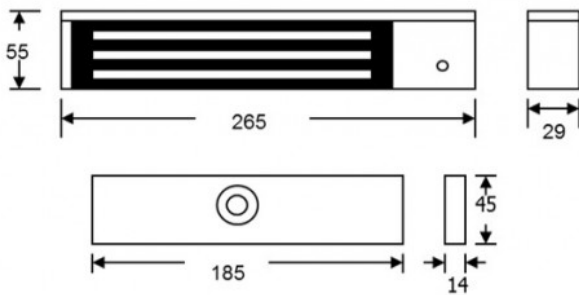

### MIDI MONITORED SINGLE MAGLOCK 12/24VDC

Midi single lock-monitored magnetic lock. Up to 364kg holding force for indoor applications. Monitoring provides LED lock status indication and relay contacts for signalling.

#### FEATURES

- Dual voltage
- Surface mount
- Current draw: 500mA @ 12Vdc/ 250mA @ 24Vdc
- Top plate, armature and fixings included
- Silver anodised aluminium
- Lock monitored
- Door status monitoring available
- Up to 364kg (800lb) holding force