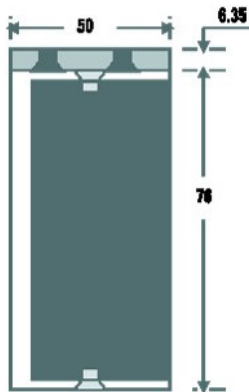

2MTL

2 METRE ADJUSTABLE L BRACKET

L bracket used to fix 2 metre architectural housings where flat top plate is unsuitable. Can be used with horizontal and vertical housings.

FEATURES

- 2000(L) x 63.5(W) x 38(H)mm
- Adjustable
- For EM-AH2 and EM-AH10-2 ranges
- Suitable for use with both slim and standard housings

TECHNICAL INFORMATION

- Max adjustment = 36mm in intervals of 12mm

RELATED PRODUCTS

 <p>1MTL</p>	 <p>EM-AH10-2-2V</p>	 <p>EM-AH2/2</p>	 <p>EM00R</p>
--	--	---	---