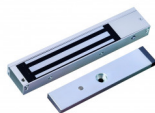

EM850ZL

Z & L BRACKET FOR MIDI MAGLOCK

Adjustable Z & L bracket for use withour midi maglock range. Sliding horizontal adjustment on Z bracket and four selectable fixing positions on the L bracket facilitate optimum alignment of the armature plate.

FEATURES

- For use on inward-opening doors
- Adjustable for optimal alignment
- Cable-entry slots
- Silver anodised aluminium finish

TECHNICAL INFORMATION

- L-bracket: 265mm(L) x 50mm(W) x 25mm(H) x 6mm thick
- Z-Bracket: 220mm(L)
- Z-bracket adjustment: Up to 18mm (horizontally)
- L-bracket adjustment: Up to 24mm (horizontally)

RELATED PRODUCTS

CP22

EM07DS

EM08

SPB009S