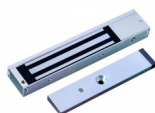

EM850ZL

Z & L BRACKET FOR MIDI MAGLOCK

Adjustable Z & L bracket for use withour midi maglock range. Sliding horizontal adjustment on Z bracket and four selectable fixing positions on the L bracket facilitate optimum alignment of the armature plate.

FEATURES

- For use on inward-opening doors
- Adjustable for optimal alignment
- Cable-entry slots
- Silver anodised aluminium finish

TECHNICAL INFORMATION

- L-bracket: 265mm(L) x 50mm(W) x 25mm(H) x 6mm thick
- Z-Bracket: 220mm(L)
- Z-bracket adjustment: Up to 18mm (horizontally)
- L-bracket adjustment: Up to 24mm (horizontally)

RELATED PRODUCTS

CP22

EM07DS

EM08

SPB009S