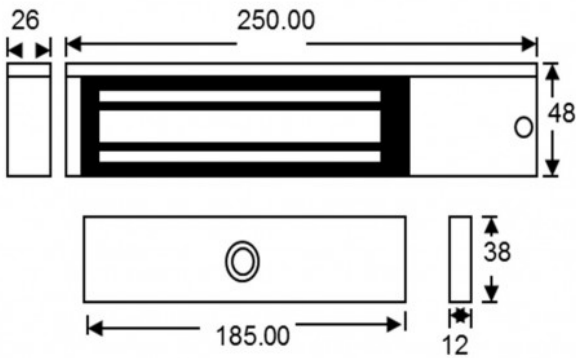

**G10001**

**GIANNI SLIM UNMONITORED  
MAGLOCK 12/24VDC**

Slim single unmonitored magnetic lock. Its compact design makes it ideal for most indoor applications where 275kg holding force is sufficient.

**FEATURES**

- Gianni slim unmonitored maglock 12/24Vdc

**TECHNICAL INFORMATION**

- Slim single unmonitored magnetic lock.
- Its compact design makes it ideal for most indoor applications where 275kg holding force is sufficient.