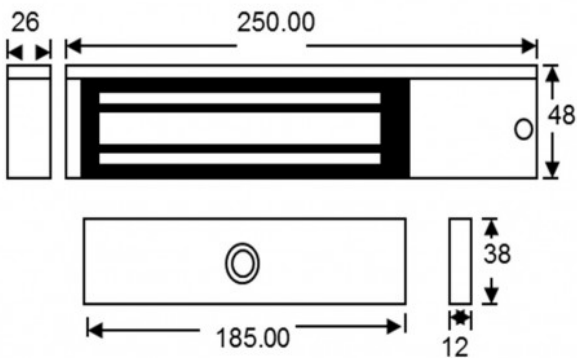

G10001

**GIANNI SLIM UNMONITORED
MAGLOCK 12/24VDC**

Slim single unmonitored magnetic lock. Its compact design makes it ideal for most indoor applications where 275kg holding force is sufficient.

FEATURES

- Gianni slim unmonitored maglock 12/24Vdc

TECHNICAL INFORMATION

- Slim single unmonitored magnetic lock.
- Its compact design makes it ideal for most indoor applications where 275kg holding force is sufficient.