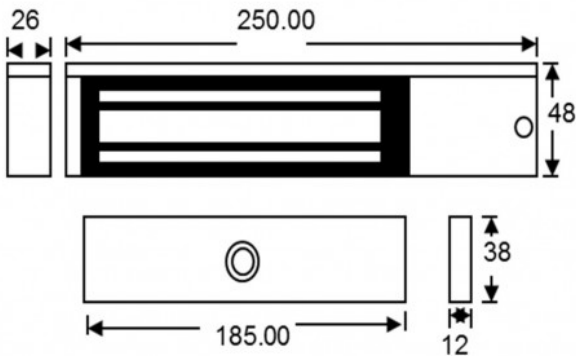

G10001

**GIANNI SLIM UNMONITORED
MAGLOCK 12/24VDC**

Slim single unmonitored magnetic lock. Its compact design makes it ideal for most indoor applications where 275kg holding force is sufficient.

FEATURES

- Gianni slim unmonitored maglock 12/24Vdc

TECHNICAL INFORMATION

- Slim single unmonitored magnetic lock.
- Its compact design makes it ideal for most indoor applications where 275kg holding force is sufficient.