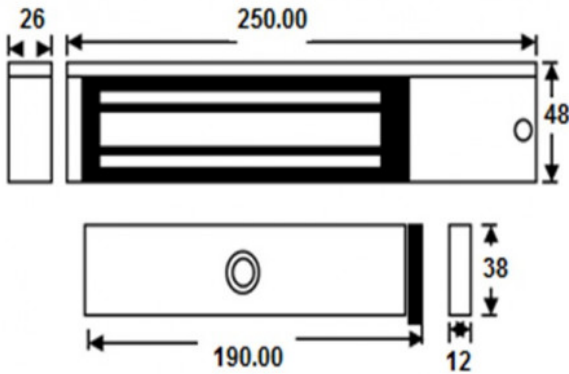

### GIANNI SLIM UNMONITORED MAGLOCK WITH DOOR STATUS

Slim single unmonitored magnetic lock. Its compact design makes it ideal for most indoor applications where 275kg holding force is sufficient. This model includes door status monitoring contacts to monitor the door position (open or closed).

#### TECHNICAL INFORMATION

- Slim single unmonitored magnetic lock.
- Its compact design makes it ideal for most indoor applications where 275kg holding force is sufficient.
- This model includes door status monitoring contacts to monitor the door position (open or closed).