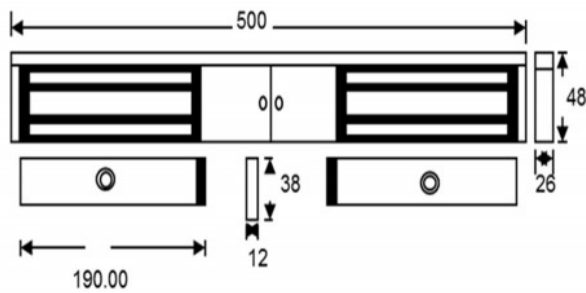

### GIANNI SLIM UNMONITORED DOUBLE MAGLOCK WITH DOOR STATUS

Slim unmonitored double magnetic lock for double doors. Compact design making it ideal for most indoor applications where 275kg holding force is sufficient. This model includes door status monitoring contacts to monitor each door position.

#### TECHNICAL INFORMATION

- Slim unmonitored double magnetic lock for double doors.
- Compact design making it ideal for most indoor applications where 275kg holding force is sufficient.
- This model includes door status monitoring contacts to monitor each door position.