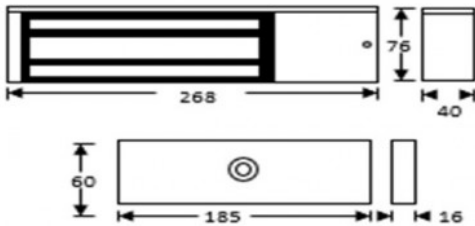

G10010

GIANNI STANDARD UNMONITORED MAGLOCK 12/24VDC

Standard single unmonitored magnetic lock designed for indoor applications where 545kg holding force is required.

FEATURES

- Gianni standard unmonitored maglock 12/24Vdc

TECHNICAL INFORMATION

- Standard single unmonitored magnetic lock designed for indoor applications where 545kg holding force is required.

RELATED PRODUCTS

DG1000N

EM10-FIRE

EM500AZLG-DC

EM520S