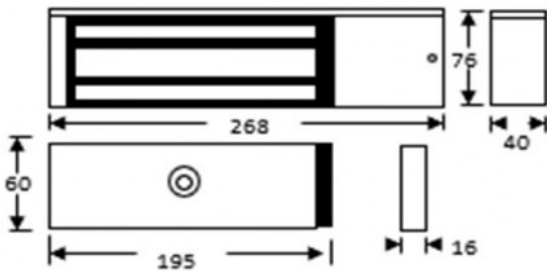

RELATED PRODUCTS

EM500CL	G10020DS	KGG200SG	SPB003S-ILLUM