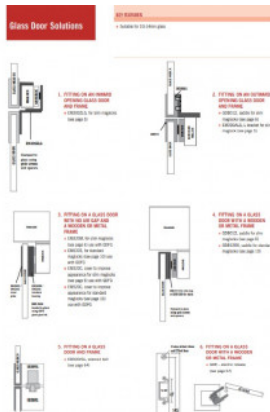

**GDFG**

**GLASS DOOR FIXING GLUE**

Glue kit for fixing products such as EM320C or EM320M to glass doors. The kit includes Loctite 326 adhesive and Loctite 7649 activator and can generally be used for at least 3 fixings.

**FEATURES**

**TO FIND MORE GLASS DOOR SOLUTIONS ENTER "Glass Door" IN GLOBAL SEARCH BAR**

- Includes Loctite and activator
- Can be used on up to 3 fixings

**RELATED PRODUCTS**