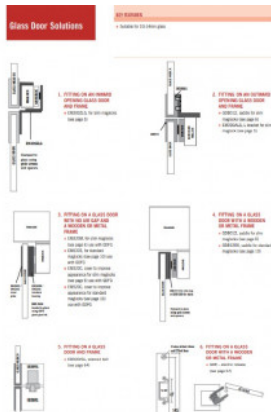

GDFG

GLASS DOOR FIXING GLUE

Glue kit for fixing products such as EM320C or EM320M to glass doors. The kit includes Loctite 326 adhesive and Loctite 7649 activator and can generally be used for at least 3 fixings.

FEATURES

TO FIND MORE GLASS DOOR SOLUTIONS ENTER "Glass Door" IN GLOBAL SEARCH BAR

- Includes Loctite and activator
- Can be used on up to 3 fixings

RELATED PRODUCTS