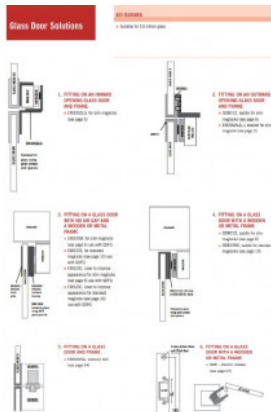

GDFG

**GLASS DOOR FIXING GLUE**

Glue kit for fixing products such as EM320C or EM320M to glass doors. The kit includes Loctite 326 adhesive and Loctite 7649 activator and can generally be used for at least 3 fixings.

**FEATURES**

**TO FIND MORE GLASS DOOR SOLUTIONS ENTER "Glass Door" IN GLOBAL SEARCH BAR**

- Includes Loctite and activator
- Can be used on up to 3 fixings

**RELATED PRODUCTS**