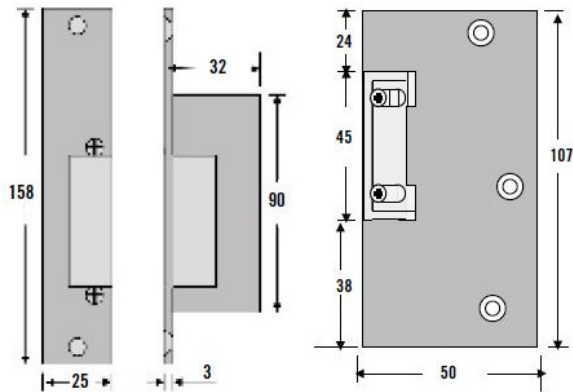

M/R1/ADJ

12VAC EURO MORTICE/RIM RELEASE FAIL SECURE ADJUSTABLE JAW

Euro style electric release (strike) with adjustable jaw. Supplied with rim case and long face-plate. This fail-secure version is suitable for use with ac current only. Recommended for low security internal use.

FEATURES

- Adjustable jaw
- Euro style release
- Fail secure
- 12Vac
- Mortice or rim fitting
- Outward opening rim release option

TECHNICAL INFORMATION

- 12Vac (intermittent use only)
- Fail-secure (=Apply power to unlock)

RELATED PRODUCTS

M1SAF-ADJ

M1SEC-24

M1SECM