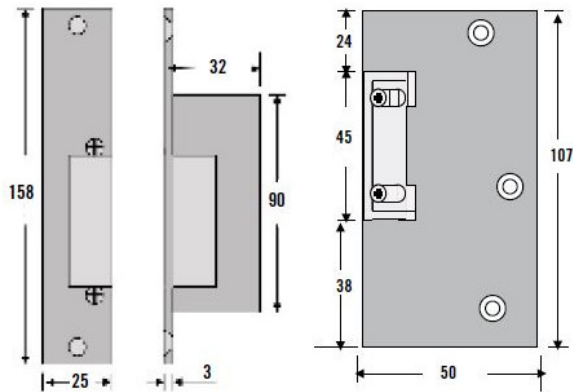

M/R1/ADJ

12VAC EURO MORTICE/RIM RELEASE FAIL SECURE ADJUSTABLE JAW

Euro style electric release (strike) with adjustable jaw. Supplied with rim case and long face-plate. This fail-secure version is suitable for use with ac current only. Recommended for low security internal use.

FEATURES

- Adjustable jaw
- Euro style release
- Fail secure
- 12Vac
- Mortice or rim fitting
- Outward opening rim release option

TECHNICAL INFORMATION

- 12Vac (intermittent use only)
- Fail-secure (=Apply power to unlock)