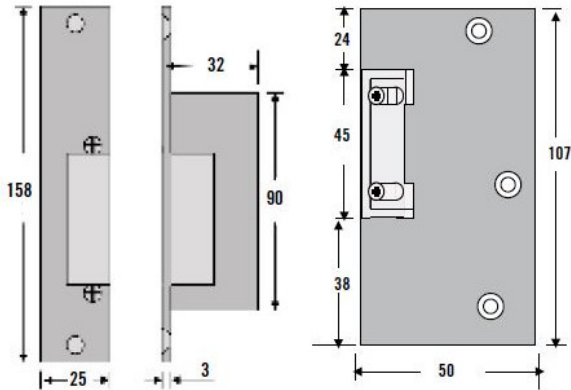

M/R1/ADJ

12VAC EURO MORTICE/RIM RELEASE FAIL SECURE ADJUSTABLE JAW

Euro style electric release (strike) with adjustable jaw. Supplied with rim case and long face-plate. This fail-secure version is suitable for use with ac current only. Recommended for low security internal use.

FEATURES

- Adjustable jaw
- Euro style release
- Fail secure
- 12Vac
- Mortice or rim fitting
- Outward opening rim release option

TECHNICAL INFORMATION

- 12Vac (intermittent use only)
- Fail-secure (=Apply power to unlock)