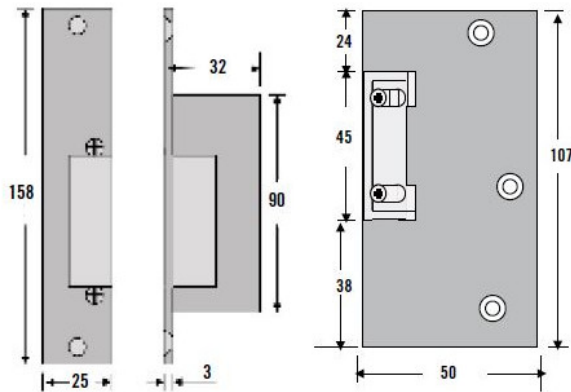

M/R1/ADJ

12VAC EURO MORTICE/RIM RELEASE FAIL SECURE ADJUSTABLE JAW

Euro style electric release (strike) with adjustable jaw. Supplied with rim case and long face-plate. This fail-secure version is suitable for use with ac current only. Recommended for low security internal use.

FEATURES

- Adjustable jaw
- Euro style release
- Fail secure
- 12Vac
- Mortice or rim fitting
- Outward opening rim release option

TECHNICAL INFORMATION

- 12Vac (intermittent use only)
- Fail-secure (=Apply power to unlock)

RELATED PRODUCTS

M1SAF-ADJ

M1SEC-24

M1SECM