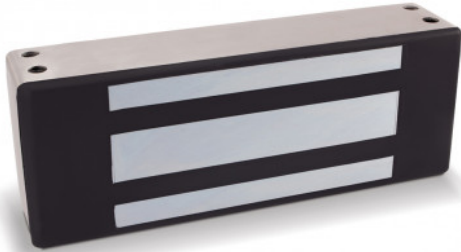

SECURITRON-M62FBM

FACE FIXED MONITORED MAGLOCK 544KG

This weatherproof face mounted Magnalock has 1200lbs holding force with conduit fitting and automatic dual voltage. Shock absorbing strike mounts control excessive impact between the strike and the Magnalock prolonging the life of the lock. Suitable for outdoor use too as an external magna lock.

FEATURES

- Automatic dual-voltage (no field adjustment required)
- 544Kg holding force (1200lbs)
- Fully sealed for weatherproof operations

RELATED PRODUCTS

 <p>EXM12-24</p>	 <p>EXT-R12/24</p>	 <p>EXT1200</p>	 <p>SECURITRON- M32FBM</p>
---	--	--	--