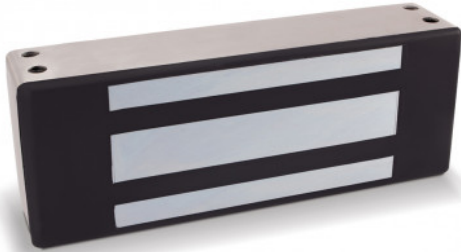

SECURITRON-M62FBM

FACE FIXED MONITORED MAGLOCK 544KG

This weatherproof face mounted Magnalock has 1200lbs holding force with conduit fitting and automatic dual voltage. Shock absorbing strike mounts control excessive impact between the strike and the Magnalock prolonging the life of the lock. Suitable for outdoor use too as an external magna lock.

FEATURES

- Automatic dual-voltage (no field adjustment required)
- 544Kg holding force (1200lbs)
- Fully sealed for weatherproof operations

RELATED PRODUCTS