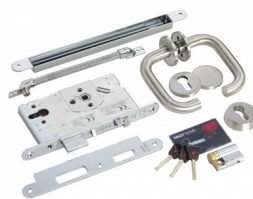

ABLOY-EA280

CONCEALED DOOR LOOP

This product provides a neat way to conceal the transfer of cables from the frame to the door leaf. Ideal for use with motorised locks.

FEATURES

- Steel housing and flexible tube
- Invisible when door is closed
- Can be fitted to the door frame
- Reduces the risk of tampering
- Maximum cable bundle: 7.5mm dia
- Door opening up to 120°

TECHNICAL INFORMATION

- Dimensions: 323mm(H) x 24mm(W)
- Material: Steel
- Finish: Bright chrome
- For doors opening greater than 120° use product EA281

RELATED PRODUCTS

ABLOY-351-U80

ABLOY-EL561DK

SPDL03-WIRED