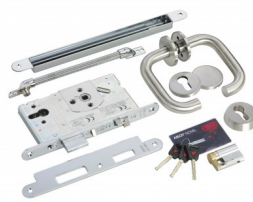

ABLOY-EA280

CONCEALED DOOR LOOP

This product provides a neat way to conceal the transfer of cables from the frame to the door leaf. Ideal for use with motorised locks.

FEATURES

- Steel housing and flexible tube
- Invisible when door is closed
- Can be fitted to the door frame
- Reduces the risk of tampering
- Maximum cable bundle: 7.5mm dia
- Door opening up to 120°

TECHNICAL INFORMATION

- Dimensions: 323mm(H) x 24mm(W)
- Material: Steel
- Finish: Bright chrome
- For doors opening greater than 120° use product EA281

RELATED PRODUCTS

ABLOY-351-U80

ABLOY-EL561DK

SPDL03-WIRED