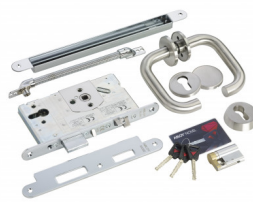

RELATED PRODUCTS

ABLOY-351-U80

ABLOY-EL561DK