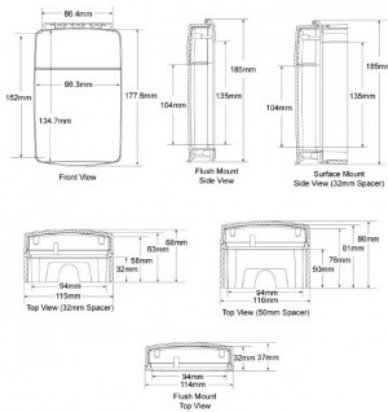

RELATED PRODUCTS

CP3-LSRC-DB

STI-ENVIROSTOPPER

STI-EUROSTOPSPACE50