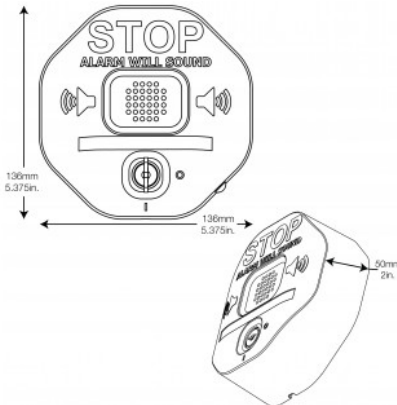

### RED EMERGENCY EXIT DOOR ALARM FOR SINGLE DOOR

The exitstopper is an effective way to alert attention to unauthorised exits or entries via emergency exit doors. Its visual presence deters casual use of emergency exits helping to prevent theft. A siren and beacon alert its activation.

#### FEATURES

- Red emergency exit door alarm for single door

#### TECHNICAL INFORMATION

- The exitstopper is an effective way to alert attention to unauthorised exits or entries via emergency exit doors.
- Its visual presence deters casual use of emergency exits helping to prevent theft.
- A siren and beacon alert its activation.