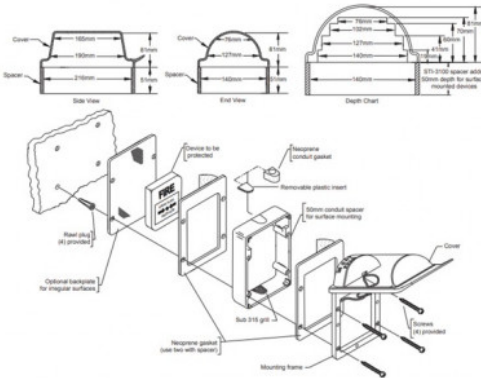

STI-WSTOPPER

GREEN FLUSH WEATHER STOPPER

Protective cover for break glass units offering IP54 protection against the ingress of water and dust. Ideal for extending the life and reliability of exposed devices. Also helps prevent malicious or accidental activation.

FEATURES

- Green flush weather stopper

TECHNICAL INFORMATION

- Protective cover for break glass units offering IP54 protection against the ingress of water and dust.
- Ideal for extending the life and reliability of exposed devices.
- Also helps prevent malicious or accidental activation.