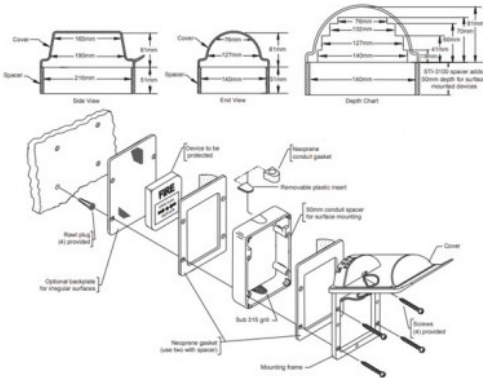

TECHNICAL INFORMATION

- Protective cover for break glass units offering IP54 protection against the ingress of water and dust.
- Ideal for extending the life and reliability of exposed devices.
- Also helps prevent malicious or accidental activation.