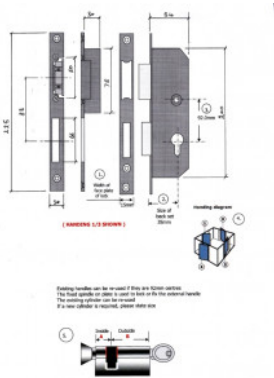

TECHNICAL INFORMATION

- Existing handles can be re-used if they are 92mm centres

RELATED PRODUCTS

NT200-NS	UPVC-KIT-L-SAF	UPVC-KIT-L-SEC	UPVC-KIT-R-SAF