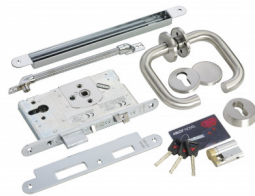

RELATED PRODUCTS

ABLOY-EA280

ABLOY-EL560DK