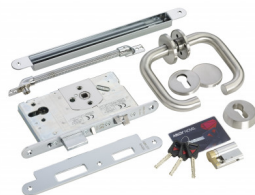

RELATED PRODUCTS

ABLOY-EA280

ABLOY-EL560DK