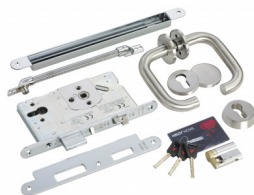

ABLOY-EL560

12/24VDC EUROPROFILE HANDLE CONTROLLED LOCK 65MM BACKSET

Dual voltage handle controlled solenoid lock suitable for use in either wooden or metal doors. Best suited to medium traffic doors the lock can be controlled by an access control system or by a remote control system such as a keypad or push button.

FEATURES

- 12/24Vdc fail safe/fail secure
- Suitable for wooden or metal doors
- Outside handle controlled
- Inside handle allows egress at all times
- Key override at all times
- Easily reversible trigger bolt, to suit door handling
- Deadbolt and anti-friction bolt deadlock when door closes
- Conforms to EN179

TECHNICAL INFORMATION

- Voltage: 12/24 Vdc (-10%/+15%)
- Current draw: 350mA @ 12 Vdc, 250mA @ 24 Vdc
- Backset: 65mm, Forend: 24mm

RELATED PRODUCTS

ABLOY-EA280

ABLOY-EL560DK

DU03-KGG300SG

EM01DS