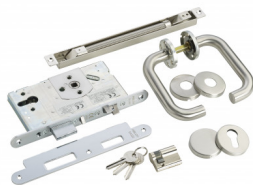

ABLOY-EL560-60

12/24VDC EUROPROFILE HANDLE CONTROLLED LOCK 60MM BACKSET

Dual voltage handle controlled solenoid lock suitable for use in either wooden or metal doors. Best suited to medium traffic doors the lock can be controlled by an access control system or by a remote control system such as a keypad or push button.

FEATURES

- 12/24Vdc fail safe/fail secure
- Suitable for wooden or metal doors
- Outside handle controlled
- Inside handle allows egress at all times
- Key override at all times
- Easily reversible trigger bolt, to suit door handling
- Deadbolt and anti-friction bolt deadlock when door closes
- Conforms to EN179

TECHNICAL INFORMATION

- Voltage: 12/24 Vdc (-10%/+15%)
- Current draw: 350mA @ 12 Vdc, 250mA @ 24 Vdc
- Backset: 60mm, Forend: 20mm

RELATED PRODUCTS

ABLOY-EA280

ABLOY-EL560DK-SSP

ABLOY-EL561

DU01-CP22