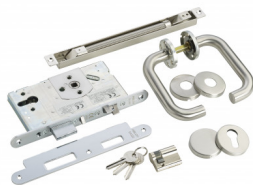

RELATED PRODUCTS

ABLOY-EA280

ABLOY-EL560DK-SSP

ABLOY-EL561