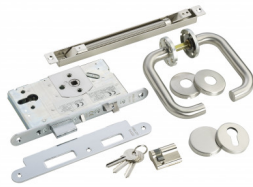

ABLOY-EL560-60

12/24VDC EUROPROFILE HANDLE CONTROLLED LOCK 60MM BACKSET

Dual voltage handle controlled solenoid lock suitable for use in either wooden or metal doors. Best suited to medium traffic doors the lock can be controlled by an access control system or by a remote control system such as a keypad or push button.

FEATURES

- 12/24Vdc fail safe/fail secure
- Suitable for wooden or metal doors
- Outside handle controlled
- Inside handle allows egress at all times
- Key override at all times
- Easily reversible trigger bolt, to suit door handling
- Deadbolt and anti-friction bolt deadlock when door closes
- Conforms to EN179

TECHNICAL INFORMATION

- Voltage: 12/24 Vdc (-10%/+15%)
- Current draw: 350mA @ 12 Vdc, 250mA @ 24 Vdc
- Backset: 60mm, Forend: 20mm

RELATED PRODUCTS

ABLOY-EA280

ABLOY-EL560DK-SSP

ABLOY-EL561

DU01-CP22