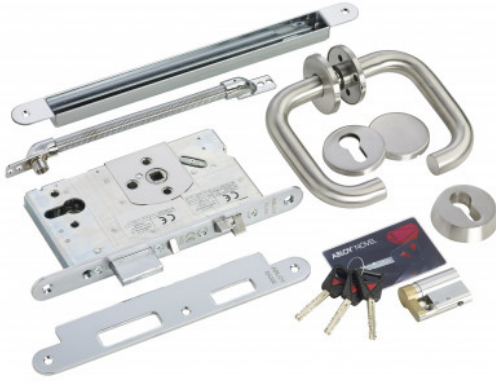

ABLOY-EL560DK

EL560-65MM PACKAGE 1E KIT

The EL560 kit comprises EL560 lock case internal lever handle set novel cylinder and concealed door loop. Enables controlled access from one side only and free egress from the other side.

FEATURES

- The EL560 kit comprises EL560 lock case internal lever handle set novel cylinder and concealed door loop.
- Enables controlled access from one side only and free egress from the other side

TECHNICAL INFORMATION

- Voltage: 12/24Vdc
- Current draw: 350mA @ 12Vdc/250mA @ 24Vdc
- Backset: 65mm std (other sizes available)
- Meets EN179 and EN1634-1

RELATED PRODUCTS