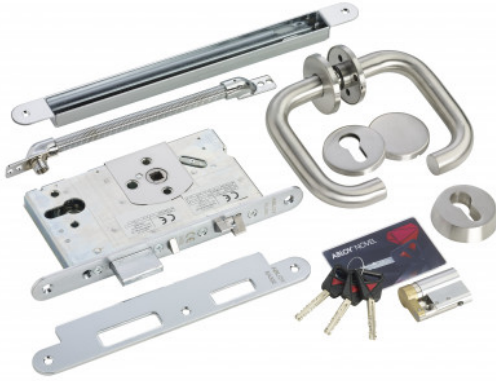

## ABLOY-EL560DK

### EL560-65MM PACKAGE 1E KIT

The EL560 kit comprises EL560 lock case internal lever handle set novel cylinder and concealed door loop. Enables controlled access from one side only and free egress from the other side.

#### FEATURES

- The EL560 kit comprises EL560 lock case internal lever handle set novel cylinder and concealed door loop.
- Enables controlled access from one side only and free egress from the other side

#### TECHNICAL INFORMATION

- Voltage: 12/24Vdc
- Current draw: 350mA @ 12Vdc/250mA @ 24Vdc
- Backset: 65mm std (other sizes available)
- Meets EN179 and EN1634-1