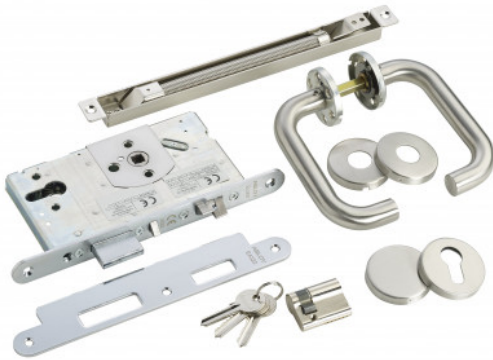

## ABLOY-EL560DK-SSP

### EL560-65MM PACKAGE SSP KIT

The EL560 SSP door kit comprises ABLOY EL560 lockcase (65mm backset) internal lever handle set a cylinder and concealed door loop. Enables controlled access from one side only and free egress from the other side.

#### FEATURES

- The EL560 SSP door kit comprises ABLOY EL560 lockcase (65mm backset) internal lever handle set a cylinder and concealed door loop.
- Enables controlled access from one side only and free egress from the other side.