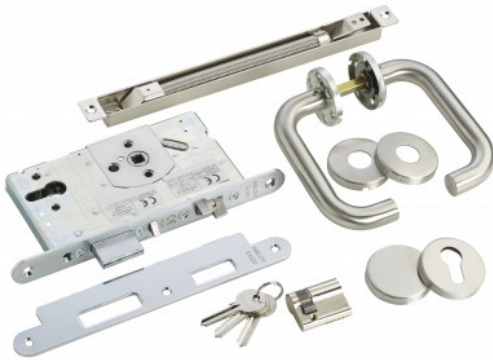

ABLOY-EL560DK-SSP

EL560-65MM PACKAGE SSP KIT

The EL560 SSP door kit comprises ABLOY EL560 lockcase (65mm backset) internal lever handle set a cylinder and concealed door loop. Enables controlled access from one side only and free egress from the other side.

FEATURES

- The EL560 SSP door kit comprises ABLOY EL560 lockcase (65mm backset) internal lever handle set a cylinder and concealed door loop.
- Enables controlled access from one side only and free egress from the other side.