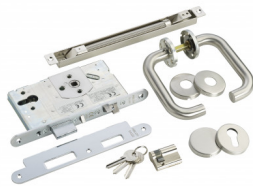

ABLOY-EL561DK-SSP